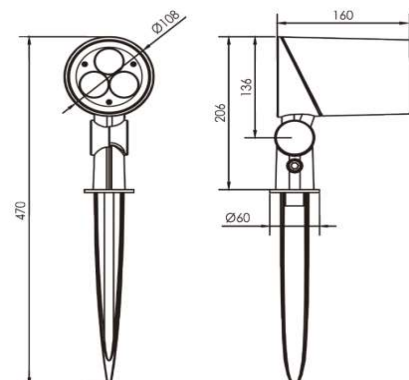

Sovitron Interior Pvt.Ltd.

Model Name

GOTHIC-1140S/DL-OSL-1140SD-3

Description

Spike Flood light

Technical description

Image

Dimension

Dia=108mm
W=160mm
H=206mm

Frame

Aluminium Die-cast

Color Tempertaure

4000K

Power

12W

Total Luminous Flux

1080 lm

Efficacy

90 lm/W

IP rating

66

Beam angle

5°,25°

Color Rendering

220-240 VAC

Standard Lifetime

L70 minimum at 50,000
burning hours

Dimension diagram

Remarks:-

Address: Plot #7 Saroorpur-Nangla Industrial Area,Ballabgarh-Sohna Road,Faridabad-121005

Email: info@sovitron.com